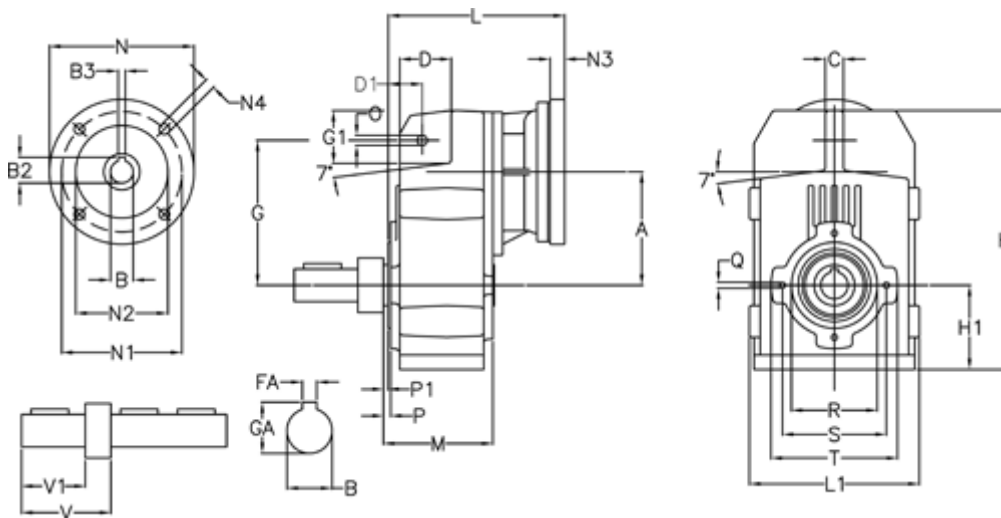

Article number: 29560521691230

Description: Shaft mounted gear
A513R-216,9-P80B5

Measures

A = 211.30	FA = 14	M = 163.0	Q = M12x19
B = 50	G = 278	N = 200	R = 180
B1 = 19	G1 = 105.5	N1 = 165	S = 215
B2 = 21.8	GA = 53.5	N2 = 130	T = 250
B3 = 6	H = 479.0	N4 = M10x20	V = 146.5
C = 20	H1 = 144.0	O = 22	V1 = 100
D = 93.5	L = 287.5	P = 8.5	
D1 = 65.0	L1 = 273	P1 = 4.5	